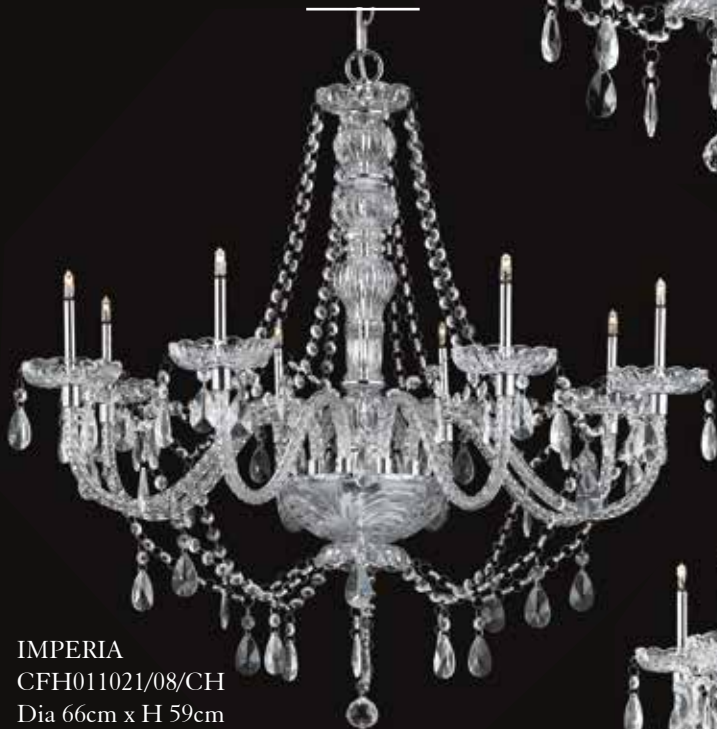

IMPERIA
CFH011021/08/CH
Dia 66cm x H 59cm
8 x 10W G4 Energy Bulbs
Wt 3.7kg