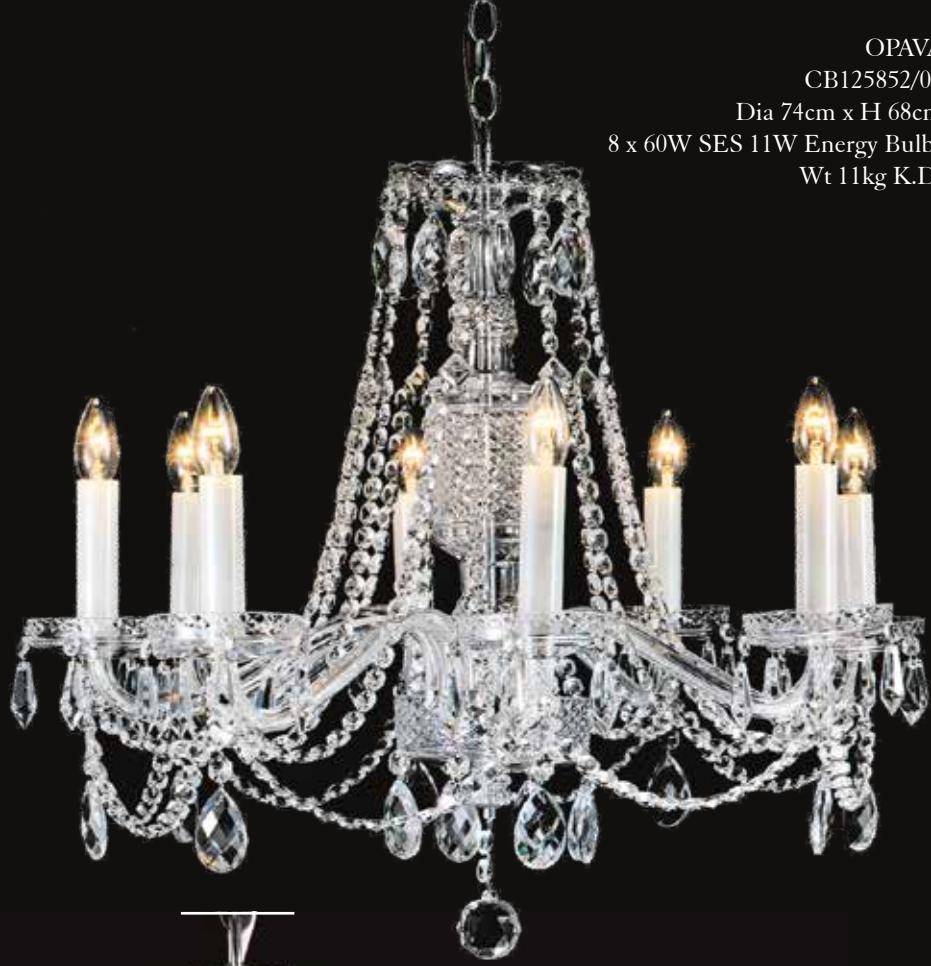

KARVINA  
CB128244/08  
Dia 55cm x H 73cm  
8 x 60W SES 11W Energy Bulbs  
Wt 8.5kg K.D.

MOST  
CB125251/10  
Dia 83cm x H 120cm  
10 x 60W SES 11W Energy Bulbs  
Wt 20kg K.D.

OPAVA  
CB125852/08  
Dia 74cm x H 68cm  
8 x 60W SES 11W Energy Bulbs  
Wt 11kg K.D.

FRYDEK  
CB125793/10  
Dia 70cm x H 79cm  
10 x 60W SES 11W Energy Bulbs  
Wt 15kg K.D.

*Luxury*

OPAVA & FRYDEK Ranges  
Georgian Lead Crystal Chandeliers from the Czech Republic

LIBEREC  
CB125247/06  
Dia 60cm x H 87cm  
6 x 60W SES 11W Energy Bulbs  
Wt 9kg K.D.