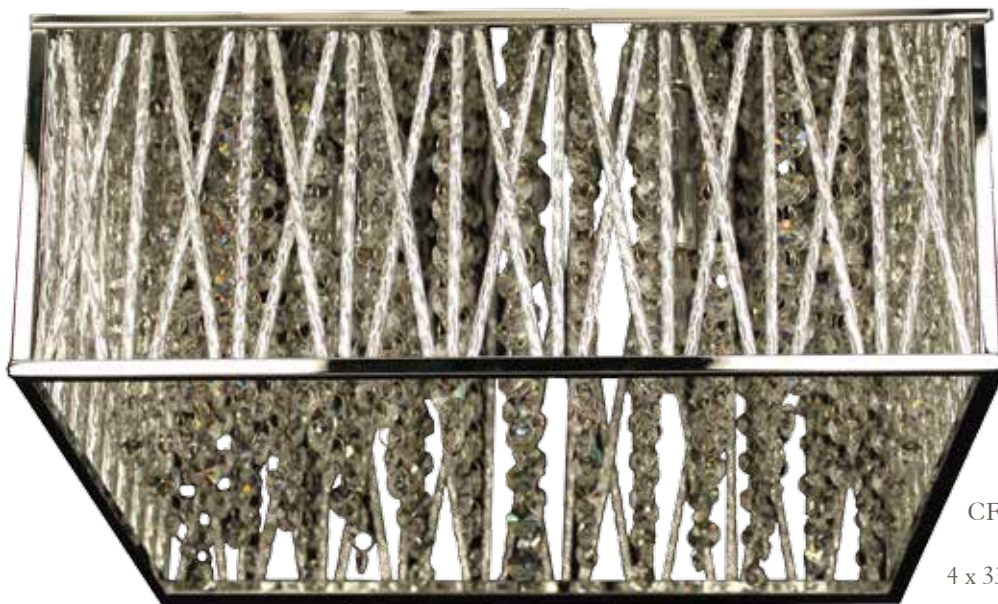

MELENKI
CFH310221/04/PL/CH
Dia 41cm x H 18cm
4 x 33W G9 Energy Bulbs
Wt 3.85kg