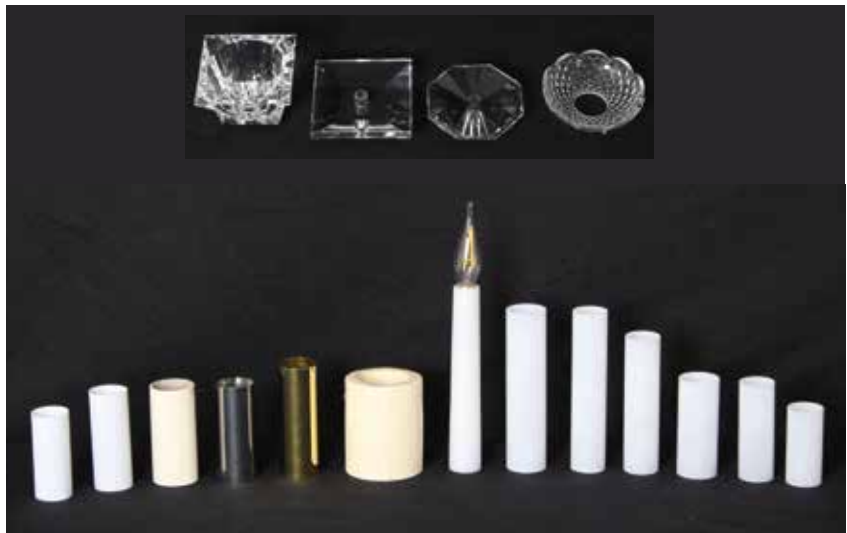

CLEANER  
ZZ09900/SC  
Shade Cleaning Sponge  
Packaged 24/box

Ceiling roses,  
chains (by the metre)  
and crystals available

Candle Tubes & Sconces

Impex Russell Ltd

Impex Lighting

Starlite Chandeliers

Smithbrook Lighting