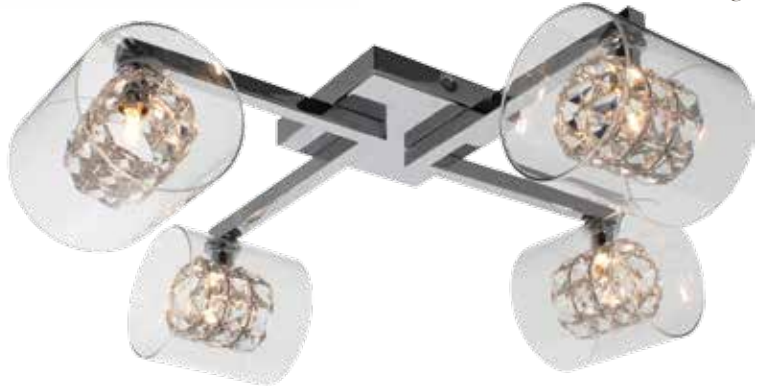

AVIGNON
PGH01515/04/PL/CH
Dia 58cm x H 19cm
4 x 33W G9 Energy Bulbs
Wt 3kg