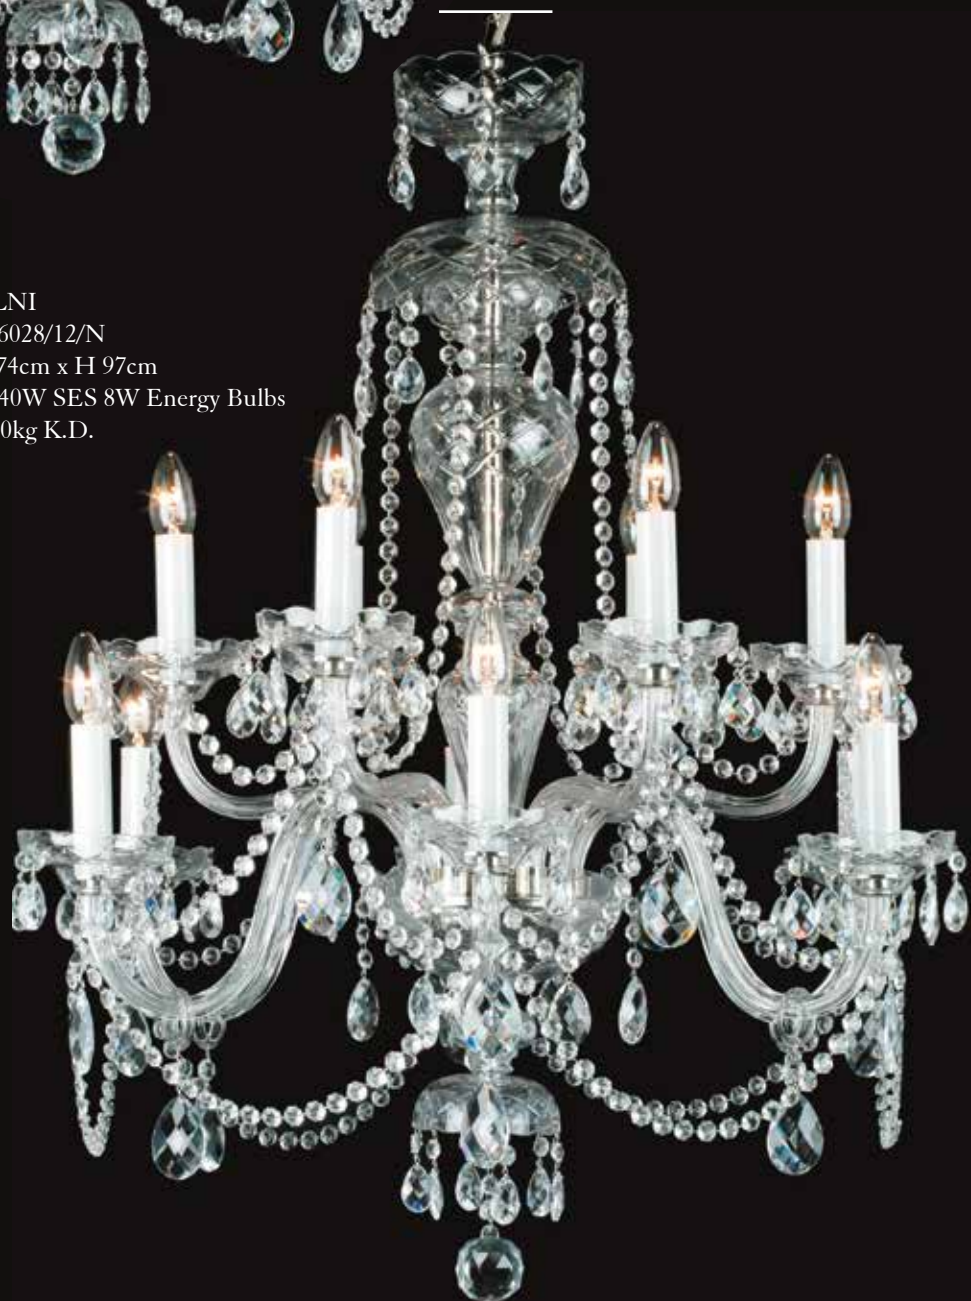

DOLNI
CB46028/06/N
Dia 64cm x H 66cm
6 x 40W SES 8W Energy Bulbs
Wt 12kg K.D.
NOT ILLUSTRATED

Luxury

DOLNI Range
Georgian Lead Crystal Chandeliers from the Czech Republic