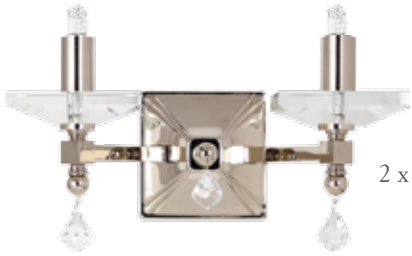

All available in Gold Plated (G) & Nickel (N) finishes.
Custom made sizes and finishes available on request.