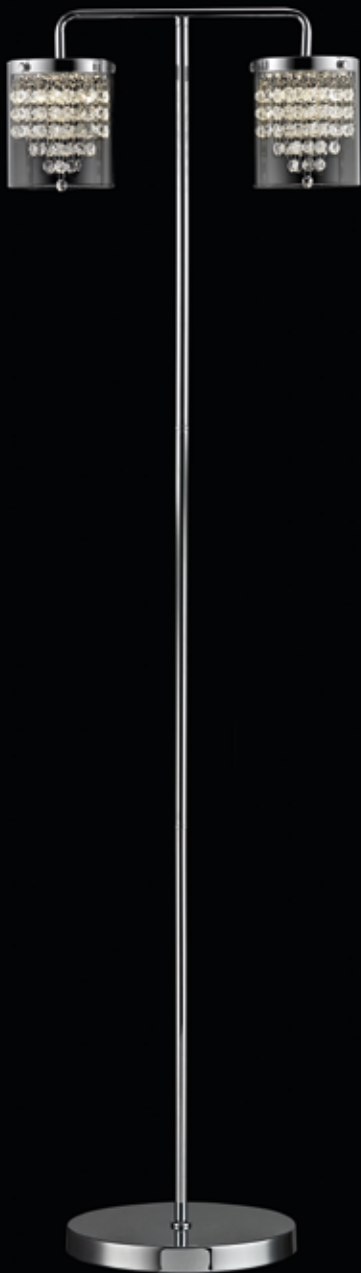

STRASBOURG
CE00031/TL/CH
Dia 22cm x H 44cm
1 x 40W SES 8W Energy Bulbs
Wt 1.2kg

FLORINA
LED608242/FL/CH
Dia 44cm x H 150cm
2 x 6W LED Energy Bulbs
Wt 7.1kg