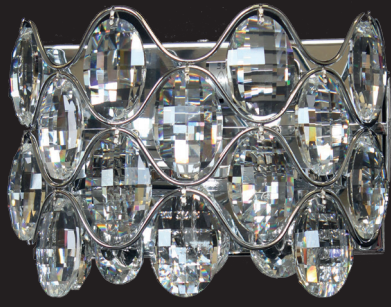

RAINA
CF412181/02/WB/CH
Dia 24 x H 18cm
Proj 14cm
2 x 40W SES 8W Candle Bulbs
Wt 1.3kg