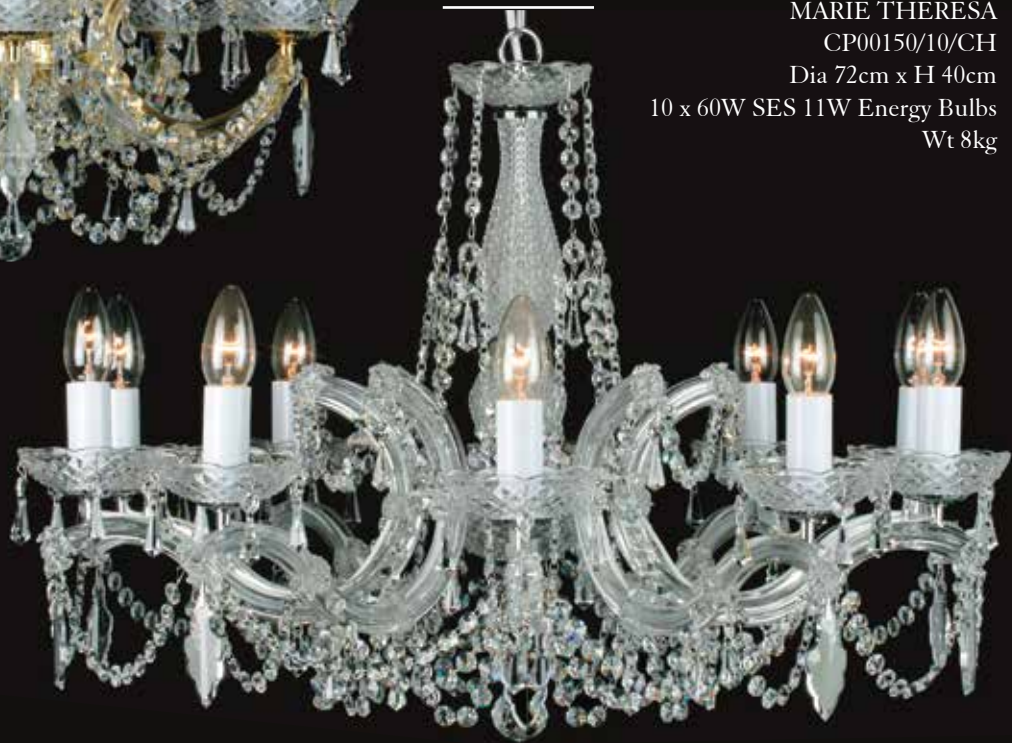

MARIE THERESA
CP00150/10/CH
Dia 72cm x H 40cm
10 x 60W SES 11W Energy Bulbs
Wt 8kg