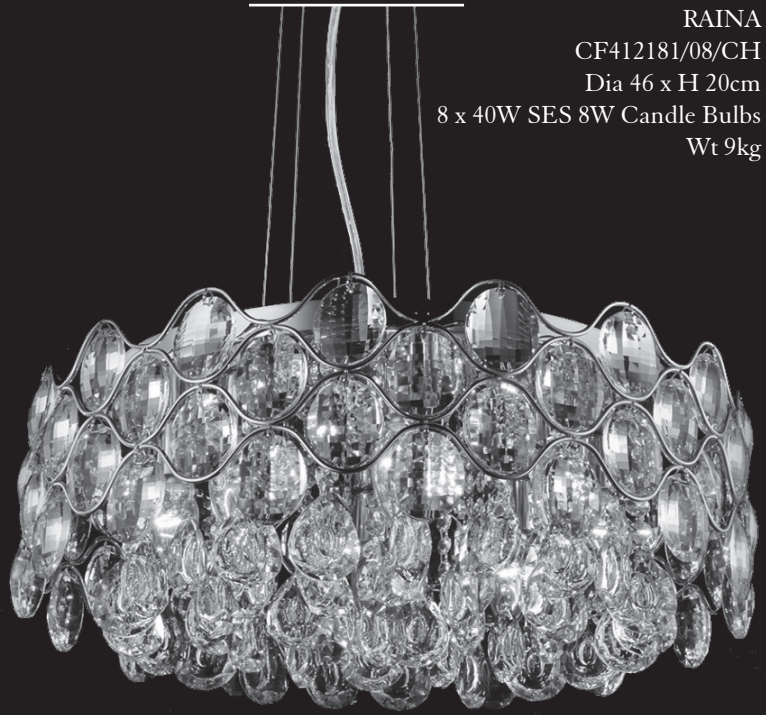

RAINA
CF412181/08/CH
Dia 46 x H 20cm
8 x 40W SES 8W Candle Bulbs
Wt 9kg

RAINA
CF412181/12/CH
Dia 57.5 x H 20cm
12 x 40W SES 8W Candle Bulbs
Wt 12.3kg