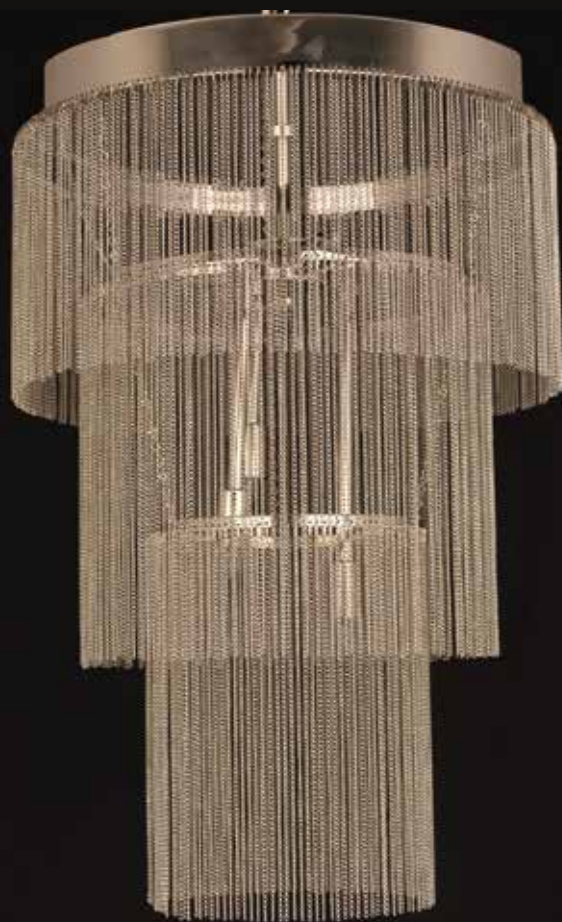

CHAIN ART
STLED401143/03/CH
Dia 31cm x H 100cm
3 x 6W GU10-LED Energy Bulbs
Wt 8kg

CHAIN ART
STH401142/06/CH
Dia 40cm x H 60cm
6 x 33W G9 Energy Bulbs
Wt 8kg