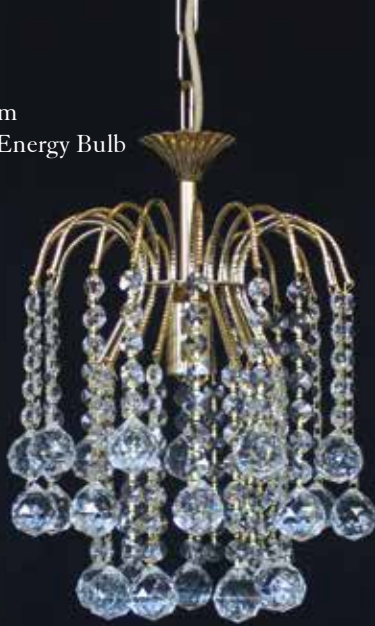

SHOWER  
ST01900/47/06/N  
Dia 47cm x H 64cm  
6 x 40W BC 8W Energy Bulbs  
Wt 7kg

SHOWER BALL  
ST01800/20/01/G  
Dia 20cm x H 30cm  
1 x 60W BC 11W Energy Bulb  
Wt 2.5kg

SHOWER BALL  
ST01800/WB/AN  
Dia 21cm x H 27cm  
Proj 11cm  
1 x 60W BC 11W Energy Bulb  
Wt 1.5kg