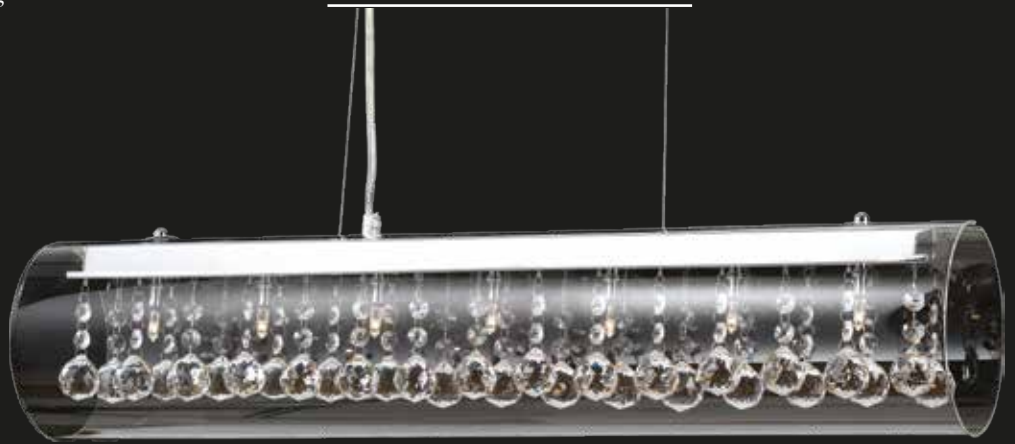

AGORA
CFH211232/06/M/CH
Dia 45cm x H 12cm
6 x 33W G9 Energy Bulbs
Wt 6kg