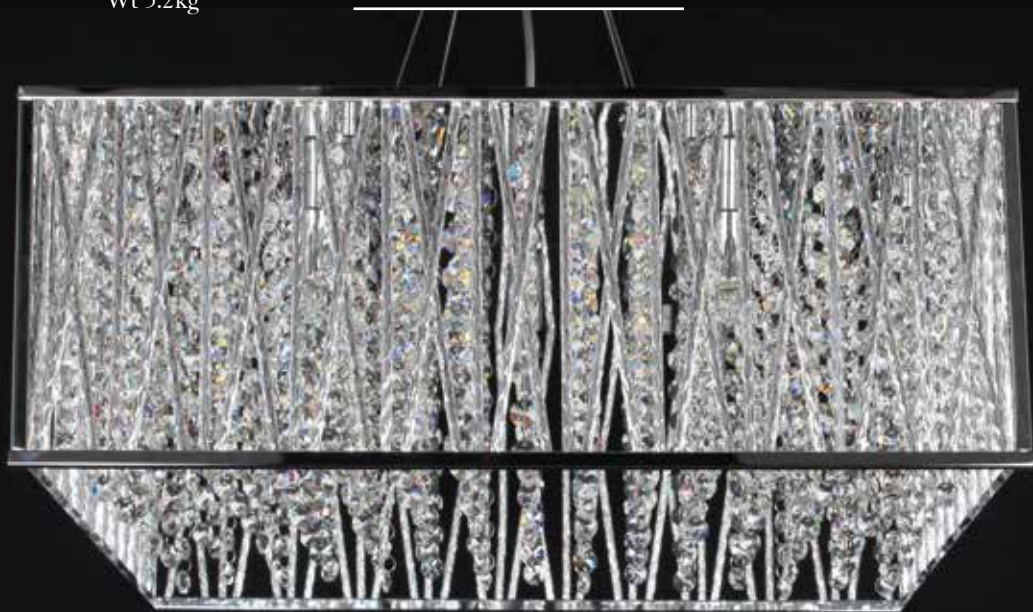

MELENKI
CFH310221/05/CH
Dia 50 x H 19.5cm
5 x 33W G9 Energy Bulbs
Wt 5.2kg

MELENKI
CFH310221/01/CH
Dia 12cm x H 140cm
1 x 33W G9 Energy Bulb
Wt 3.2kg