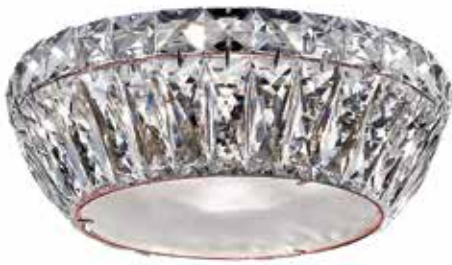

ARMEL
*LED1705/04/PL/RG
Dia 31cm x H 12cm
4 x 6W LED Bulbs
Wt 3.2kg