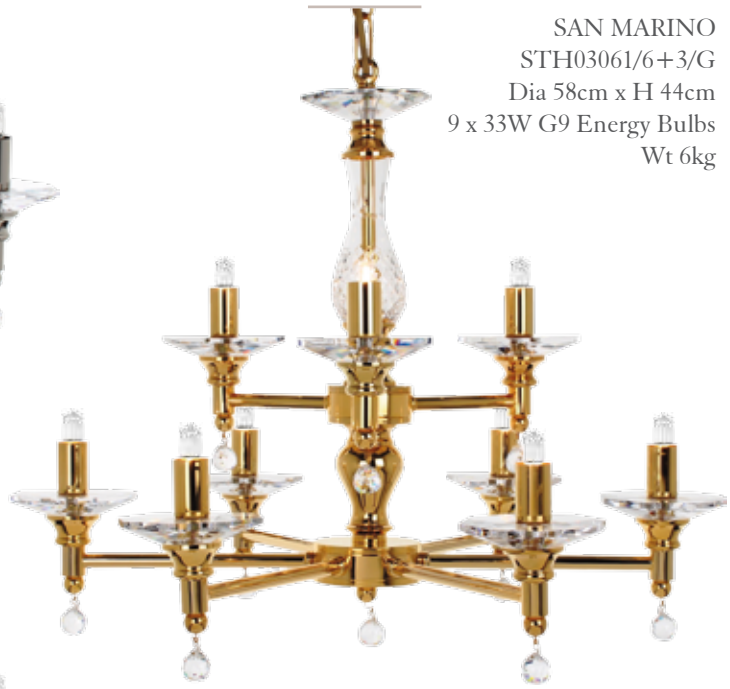

SAN MARINO
STH03061/6+3/G
Dia 58cm x H 44cm
9 x 33W G9 Energy Bulbs
Wt 6kg