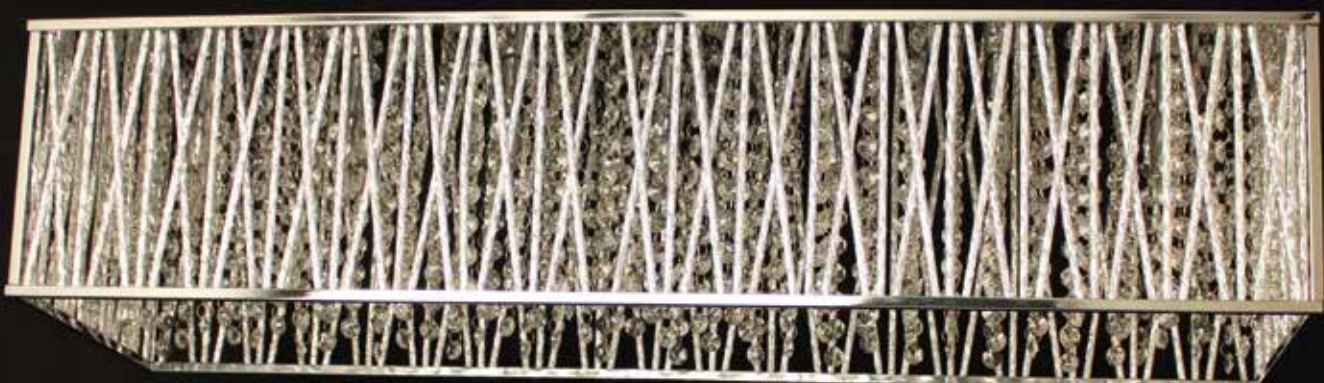

TIA
CFH211131/06/CLR/PL
Dia 55cm x H 16cm
6 x 33W G9 Energy Bulbs
Wt 8.1kg

MELENKI
CFH310221/08/CH
Dia 25 x 103 x H 19.5cm
8 x 33W G9 Energy Bulbs
Wt 5.5kg