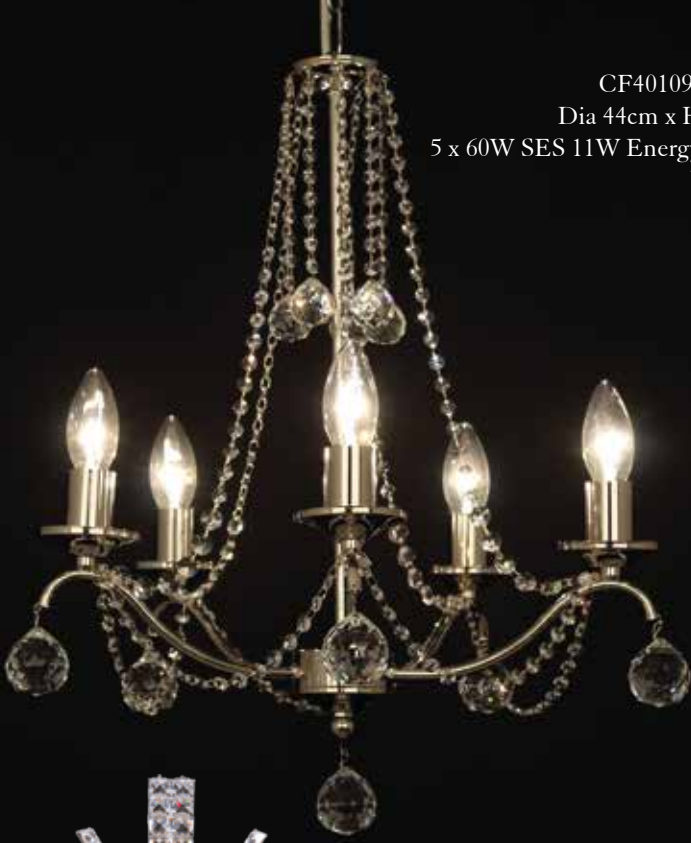

NEVA
CF401092/05/N
Dia 44cm x H 50cm
5 x 60W SES 11W Energy Bulbs
Wt 3kg