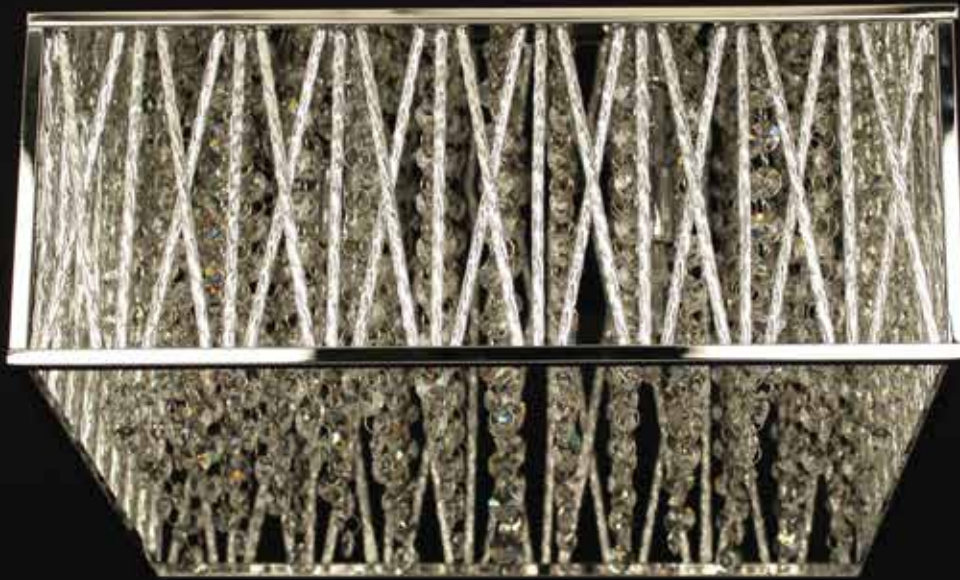

MELENKI
CFH310221/04/PL/CH
Dia 41 x H 18cm
4 x 33W G9 Energy Bulbs
Wt 3.85kg